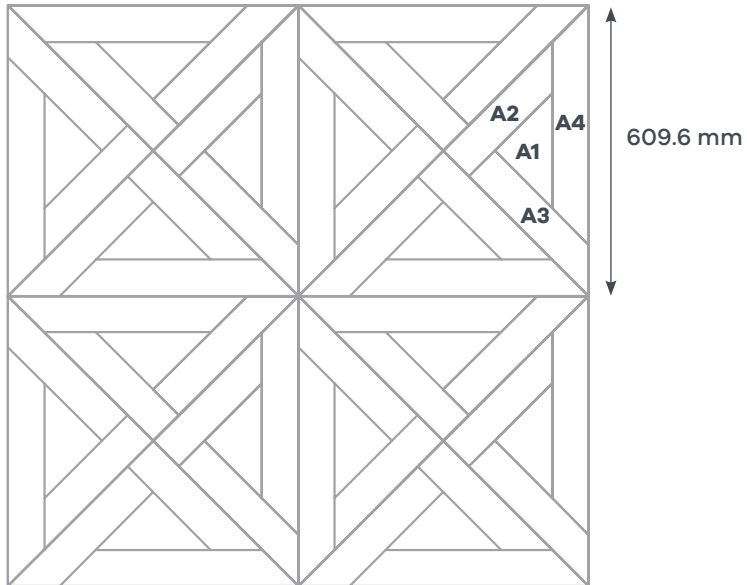

Product Installation Sheet
Designers' Choice

French Weave

French Weave Pattern - 1 Colour

1 Module =

- A1** Half Tile (4 off)
- A2** Mitred Part (4 off)
- A3** Mitred Part (4 off)
- A4** Double Mitred (4 off)