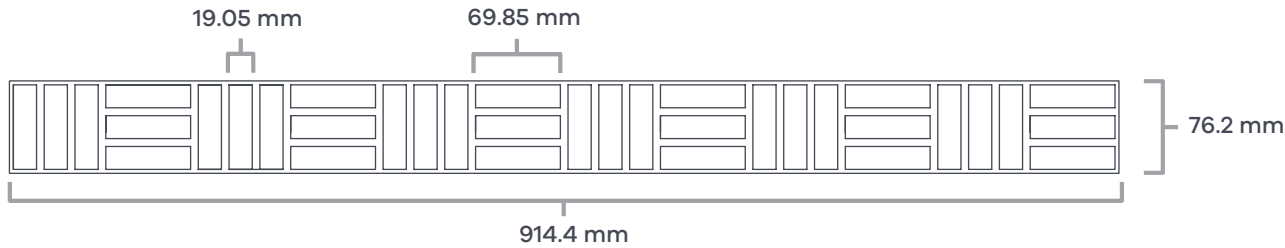

Creative possibilities

Each box contains 5 sets of 16 tiles, 1 set comprises of the above.

Product Installation Sheet
Designers' Choice

Etch Border

Etch Border B8030

Etch Border B8060

Angled Corner: C806A

Square Corner: C806S