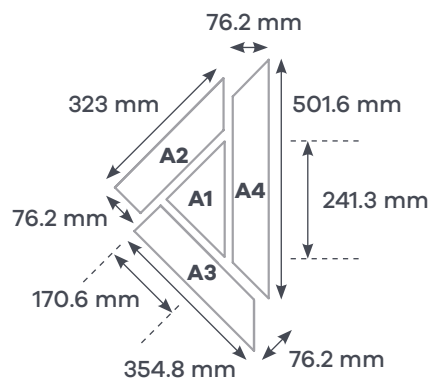

Product Installation Sheet
Designers' Choice

French Weave

French Weave Pattern - 1 Colour

1 Module =

- A1** Half Tile (4 off)
- A2** Mitred Part (4 off)
- A3** Mitred Part (4 off)
- A4** Double Mitred (4 off)