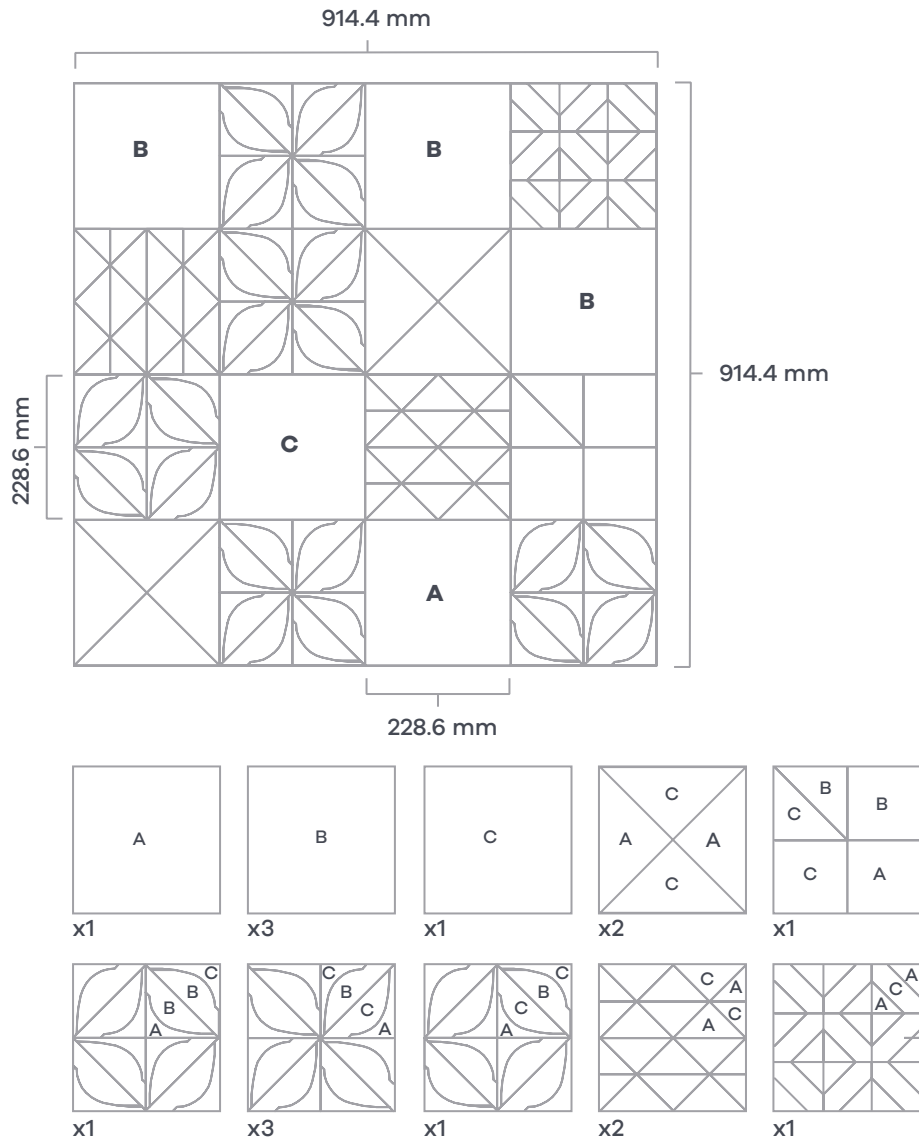

Product Installation Sheet

Designers' Choice

Muralist

DC290

- **A** Kura Kala - AROSKU31
- **B** Kura Fennel - AROSKU34
- **C** Stria Basalt - AROSMS43

DC291

- **A** Basilica Salt - AROSBS12
- **B** Basilica Shell - AROSBS41
- **C** Kura Caraway - AROSKU38

DC292

- **A** Mirabelle Creme - AROSMB14
- **B** Basilica Shale - AROSBS31
- **C** Riverstone Tundra - AROSRS40

DC293

- **A** Basilica Salt - AROSBS12
- **B** Kura Caraway - AROSKU38
- **C** Graphite Slate - AROSSL23

The graphic on the left shows one of our recommended design layouts - using all 16 tiles from a set in a simple square configuration.

However, the modular design of Muralist means that the individual pre-taped 9"x9" tiles can be laid to fit a variety of spaces.