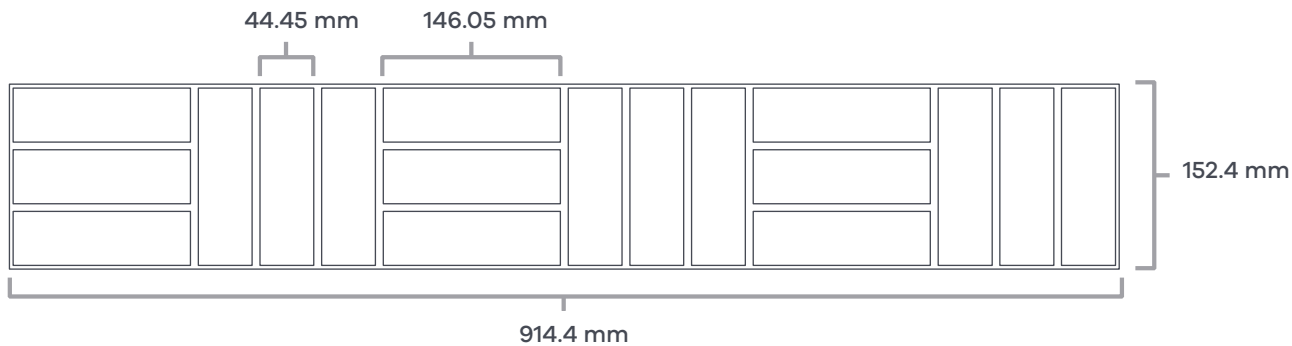

The graphic on the left shows one of our recommended design layouts - using all 16 tiles from a set in a simple square configuration.

However, the modular design of Muralist means that the individual pre-taped 9"x9" tiles can be laid to fit a variety of spaces.

Creative possibilities

Each box contains 5 sets of 16 tiles, 1 set comprises of the above.

Product Installation Sheet
Designers' Choice

Etch Border

Etch Border B8030

Etch Border B8060

Angled Corner: C806A

Square Corner: C806S