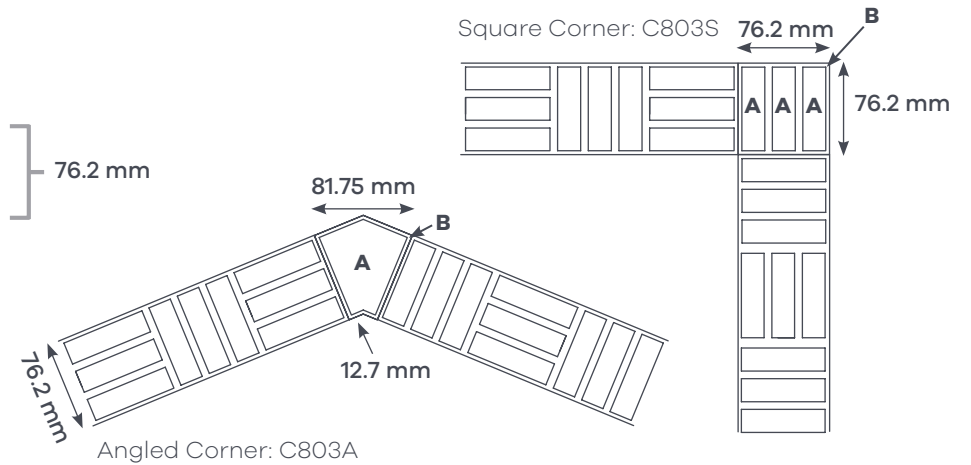

Creative possibilities

Each box contains 5 sets of 16 tiles, 1 set comprises of the above.

Product Installation Sheet
Designers' Choice

Etch Border

Etch Border B8030

Etch Border B8060

Angled Corner: C806A

Square Corner: C806S