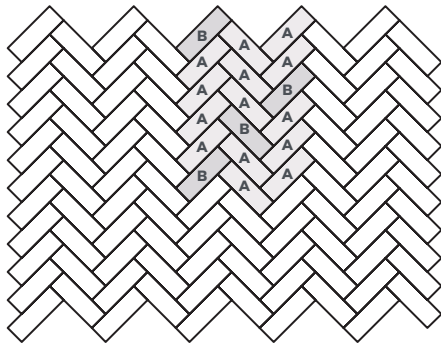

Small Parquet Laying Pattern - 2 Colour

- **DC 110**
  A White Wash Wood - AR0W7680
  B Limed Grey Wood - AR0W7670

- **DC 226**
  A Cornish Oak - AR0W8150
  B York Oak - AR0W8160

1 module 2 Colour =
A 76.2mm x 228.6mm blockwood (4 off)
B 76.2mm x 228.6mm blockwood (1 off)