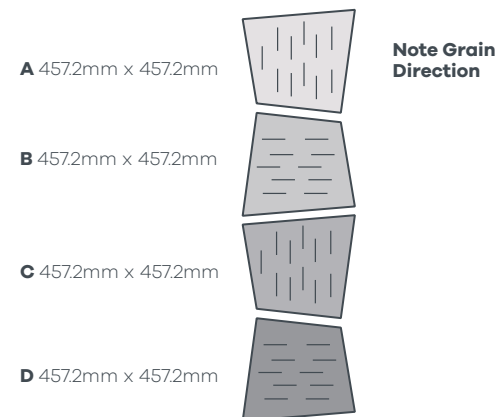

Product Installation Sheet
Designers' Choice

Oblique Square

Oblique Square Laying Pattern - 1 Colour

1. **DC165**
   A, B, C, D, Infinity Spark - AROA1131
2. **DC166**
   A, B, C, D, Linear Chalk - AROALA11
3. **DC167**
   A, B, C, D, Equator Flow - AROAEQ13

1 module for Both 1 colour & 4 colour(A) =

- **A** 457.2mm x 457.2mm Tile (1 off)
- **B** 457.2mm x 457.2mm Tile (1 off)
- **C** 457.2mm x 457.2mm Tile (1 off)
- **D** 457.2mm x 457.2mm Tile (1 off)

Oblique Square Laying Pattern - 4 Colour(A)

1. **DC168**
   A Kura Opium - AROSKU49
   B Stria Ash - AROSMS13
   C Shibori Lapsang - AROW7790
   D Shore Oak - AROW8180
2. **DC169**
   A Mirabelle Creme - AROSMB14
   B Jura Grey - AROSJA34
   C Stria Basalt - AROSMS43
   D Fossil Limestone - AROSFL33

Oblique Square Laying Pattern - 4 Colour(B)

1. **DC170**
   A Patina Vapour - AROAPT31
   B Fragment Astro - AROSFR33
   C Alchemy Storm - AROAAL20
   D Stria Rock - AROSMS33
2. **1 module 4 colour(B) =**
3. **A** 457.2mm x 457.2mm Tile (2 off)
   - **B** 457.2mm x 457.2mm Tile (1 off)
   - **C** 457.2mm x 457.2mm Tile (1 off)
   - **D** 457.2mm x 457.2mm Tile (1 off)