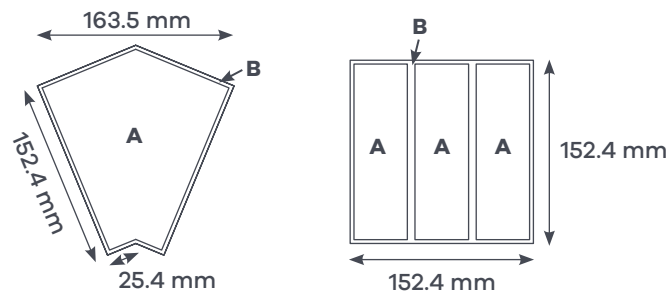

Creative possibilities

Each box contains 5 sets of 16 tiles, 1 set comprises of the above.

Product Installation Sheet
Designers' Choice

Etch Border

Etch Border B8030

Etch Border B8060

Angled Corner: C806A

Square Corner: C806S