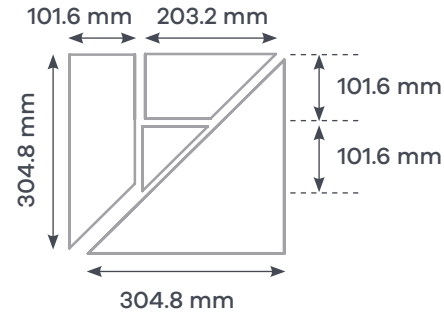

1 Module =

- **A** Half Tile (1 off)
- **B** Special Part (1 off)
- **C** Special Part (1 off)
- **D** Half Tile (1 off)

Supplied as a set of loose tile parts, the layout is to be formed on site using this tile set.

DC281

- **A1** Dark Walnut - AROW7700
- **A2** Dark Walnut - AROW7700
- **A3** Dark Walnut - AROW7700
- **A4** Dark Walnut - AROW7700

DC284

- **A1** Nomad Oak - AROW8140
- **A2** Nomad Oak - AROW8140
- **A3** Nomad Oak - AROW8140
- **A4** Nomad Oak - AROW8140

DC282

- **A1** Farmhouse Oak - AROW7630
- **A2** Farmhouse Oak - AROW7630
- **A3** Farmhouse Oak - AROW7630
- **A4** Farmhouse Oak - AROW7630

DC285

- **A1** Manor Oak - AROW7970
- **A2** Manor Oak - AROW7970
- **A3** Manor Oak - AROW7970
- **A4** Manor Oak - AROW7970

DC283

- **A1** Ink Wash Wood - AROW8230
- **A2** Ink Wash Wood - AROW8230
- **A3** Ink Wash Wood - AROW8230
- **A4** Ink Wash Wood - AROW8230

DC286

- **A1** White Wash Wood - AROW7680
- **A2** White Wash Wood - AROW7680
- **A3** White Wash Wood - AROW7680
- **A4** White Wash Wood - AROW7680

Installation instructions also apply to Endless Possibility code EP281