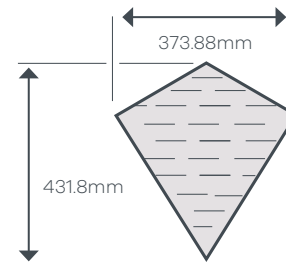

A 228.6mm x 457.2mm Tile

B 457.2mm x 457.2mm Tile

1 module with Stripping =

A 228.6mm x 457.2mm (1 off)

B 3.175mm x 914mm (1 off)

Plus cartons of 3.175mm x 914mm Strips
 each carton of Strips will cover 6m²
 in this design Tile.

- A** 101.6mm x 203.2mm small Tile Cross Grain
- A** 152.4mm x 304.8mm large Tile Cross Grain

- A** 101.6mm x 203.2mm small Tile Straight Grain
- A** 152.4mm x 304.8mm large Tile Straight Grain

- A** 203.2mm x 203.2mm small Tile Straight Grain
- A** 304.8mm x 304.8mm large Tile Straight Grain

- A** 203.2mm x 304.8mm small Tile Straight Grain
- A** 304.8mm x 457.2mm large Tile Straight Grain

- A** 304.8mm x 304.8mm small Tile Cross Grain
- A** 457.2mm x 457.2mm large Tile Cross Grain

amtico

Product Installation Sheet

amtico

Product Installation Sheet

Designers' Choice

Large Parquet

Large Parquet Laying Pattern - 1 Colour

A 114mm x 457mm Tile

1 module =

A 114mm x 457mm blockwood
(16 off Per yd²)