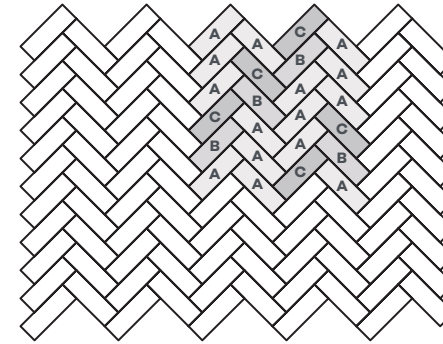

Small Parquet Laying Pattern - 3 Colour

- **DC 111**
  A Kura Anise - AROSKU39
  B Kura Juniper - AROSKU42
  C Kura Opium - AROSKU49

- **DC 112**
  A Worn Oak - AR0W7390
  B Brushed Oak - AR0W7910
  C Fumed Oak - AR0W7900

1 module 3 Colour =
A 76.2mm x 228.6mm blockwood (3 off)
B 76.2mm x 228.6mm blockwood (1 off)
C 76.2mm x 228.6mm blockwood (1 off)

76.2mm x 228.6mm Tile