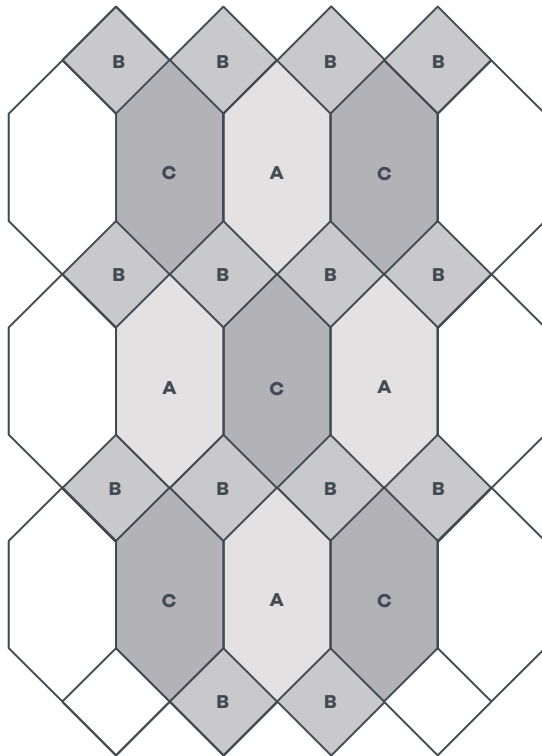

5 module =

A, B, C, D, E, 114.3mm x 457.2mm right (1 off)

A, B, C, D, E, 114.3mm x 457.2mm left (1 off)

amtico

Product Installation Sheet

Designers' Choice

Polygon Key

Polygon Key Laying Pattern - 3 Colour