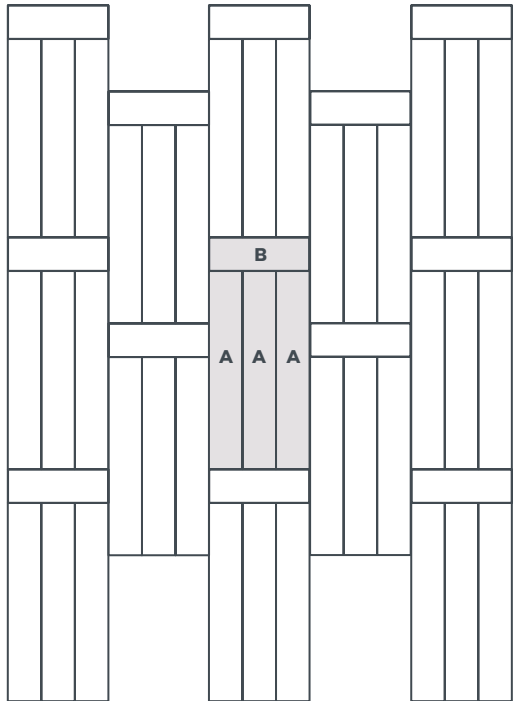

Product Installation Sheet
Designers' Choice

Plank Weave

Plank Weave Laying Pattern - 1 Colour

- **DC131**
  A, B, Worn Oak - AR0W7390
- **DC132**
  A, B, Reclaimed Oak - AR0W7870
- **DC133**
  A, B, Parisian Pine - AR0W7860
- **DC134**
  A, B, Chroma Gold - AR0ACH79
- **DC229**
  A, B, Aged Oak - AR0W7710
- **DC230**
  A, B, French Oak - AR0W7830
- **DC231**
  A, B, Farmhouse Oak - AR0W7630

1 module = both