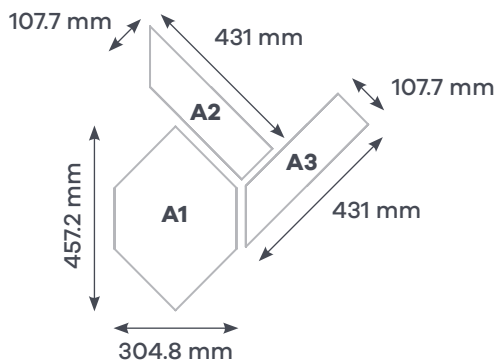

Product Installation Sheet
Designers' Choice

Castel Weave

Castel Weave Pattern - 1 Colour

1 Module =

- **A1** Polygon Tile (1 off)
- **A2** Angle Cut Tile (1 off)
- **A3** Angle Cut Tile (1 off)

Supplied as a set of loose tile parts, the layout is to be formed on site using this tile set.

DC263

- **A1** Pier Oak - AROW7890
- **A2** Pier Oak - AROW7890
- **A3** Pier Oak - AROW7890

DC264

- **A1** Wharf Oak - AROW8190
- **A2** Wharf Oak - AROW8190
- **A3** Wharf Oak - AROW8190

DC265

- **A1** Lime Washed Wood - AROW7660
- **A2** Lime Washed Wood - AROW7660
- **A3** Lime Washed Wood - AROW7660

DC266

- **A1** White Wash Wood - AROW7680
- **A2** White Wash Wood - AROW7680
- **A3** White Wash Wood - AROW7680

DC267

- **A1** Manor Oak - AROW7970
- **A2** Manor Oak - AROW7970
- **A3** Manor Oak - AROW7970

DC268

- **A1** French Oak - AROW7830
- **A2** French Oak - AROW7830
- **A3** French Oak - AROW7830

DC269

- **A1** Harbour Pine - AROW7990
- **A2** Harbour Pine - AROW7990
- **A3** Harbour Pine - AROW7990

DC270

- **A1** York Oak - AROW8160
- **A2** York Oak - AROW8160
- **A3** York Oak - AROW8160

DC271

- **A1** Nomad Oak - AROW8140
- **A2** Nomad Oak - AROW8140
- **A3** Nomad Oak - AROW8140

Installation instructions also apply to Endless Possibility code EP263